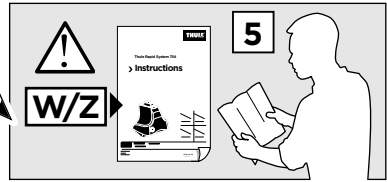

1

	X (scale)	X (mm)	X (inch)
SEAT León, 5-dr Hatchback, 12-	39	1041	41

	Y (scale)	Y (mm)	Y (inch)
SEAT León, 5-dr Hatchback, 12-	29,5	946	37 1/4

2

SEAT León, 5-dr Hatchback, 12-

3

	W (mm)	Z (mm)	W (inch)	Z (inch)
SEAT León, 5-dr Hatchback, 12-	195	700	7 ⁵/₈	27 ¹/₂