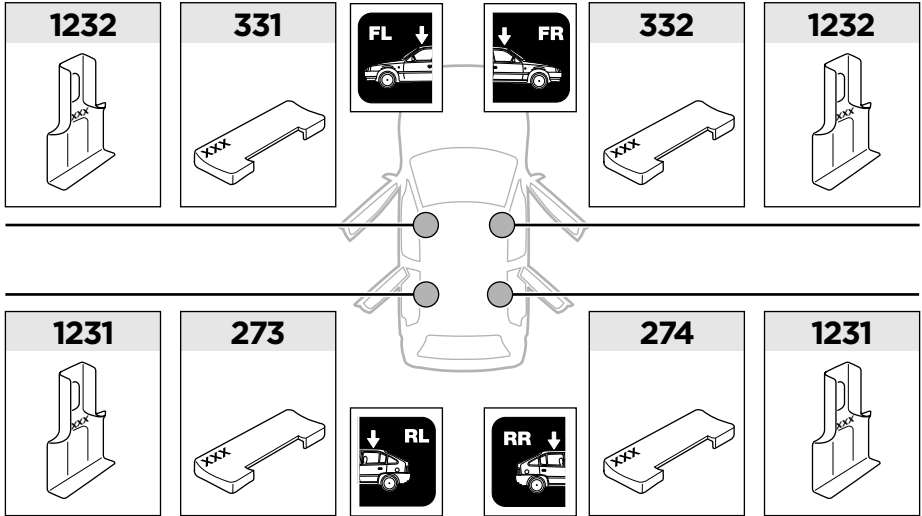

1

	X (scale)	X (mm)	X (inch)
SEAT León, 5-dr Hatchback, 12-	39	1041	41

	Y (scale)	Y (mm)	Y (inch)
SEAT León, 5-dr Hatchback, 12-	29,5	946	37 1/4

2

SEAT León, 5-dr Hatchback, 12-

3

	W (mm)	Z (mm)	W (inch)	Z (inch)
SEAT León, 5-dr Hatchback, 12-	195	700	7 ⁵/₈	27 ¹/₂