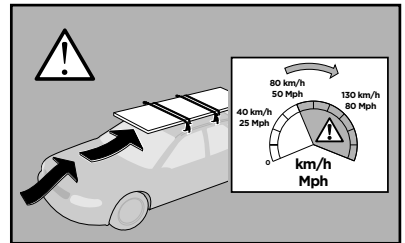

Thule Rapid System Kit 1707

> Instructions

SEAT León, 5-dr Hatchback, 12-

ISO 11154-E

141707

C.2013.0117
519-1707-02

Bring your life

thule.com