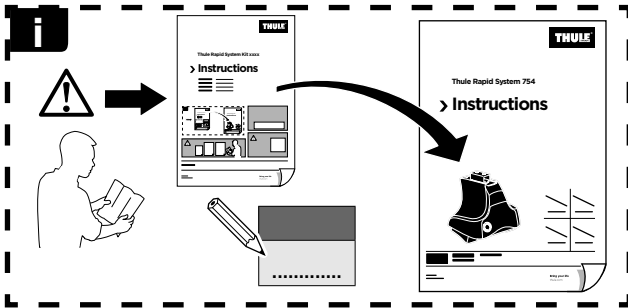

Thule Rapid System Kit 1707

> Instructions

SEAT León, 5-dr Hatchback, 12-

ISO 11154-E

141707

C.2013.0117
519-1707-02

Bring your life

thule.com