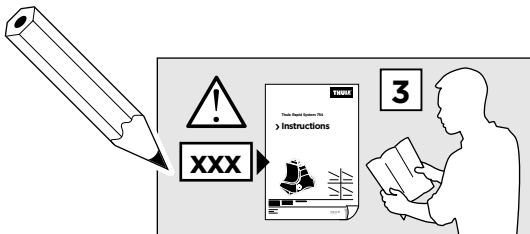

1

	X (scale)	X (mm)	X (inch)
SEAT León, 5-dr Hatchback, 12-	39	1041	41

	Y (scale)	Y (mm)	Y (inch)
SEAT León, 5-dr Hatchback, 12-	29,5	946	37 1/4

2

SEAT León, 5-dr Hatchback, 12-

3

	W (mm)	Z (mm)	W (inch)	Z (inch)
SEAT León, 5-dr Hatchback, 12-	195	700	7 ⁵/₈	27 ¹/₂