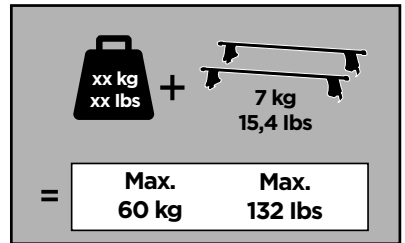

Thule Rapid System Kit 1707

> Instructions

SEAT León, 5-dr Hatchback, 12-

ISO 11154-E

141707

C.2013.0117
519-1707-02

Bring your life

thule.com