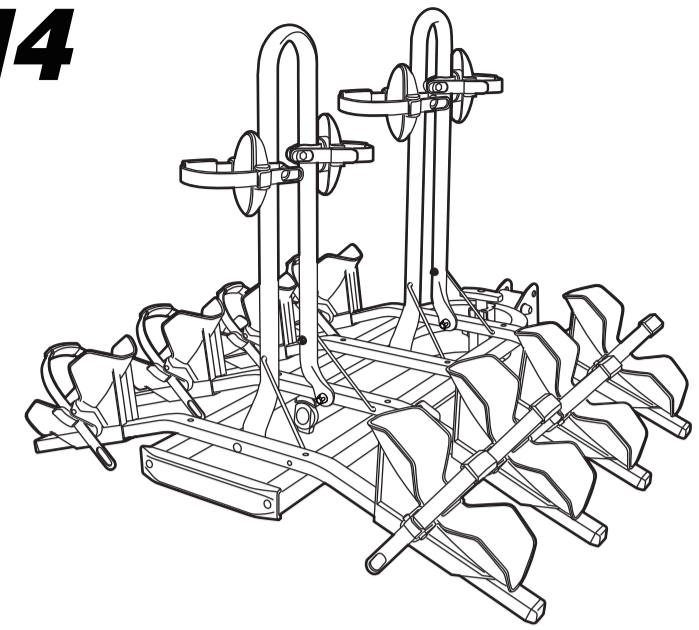

BUZZRACK

BUZZRACER H4

2" / Min 1.5" / 18" / 4
MAX 60kg
MAX 132lbs
 Made in Taiwan

MAX 60KG

⚠ 4 x 15kg = MAX 60 kg ⚠
 ⚠ 1 ≤ 20 kg ⚠
 ⚠ 2 ≤ 20 kg ⚠
 ⚠ 3 + 4 ≤ 20 kg ⚠

OK

Max 3.25"

Wheel base

10"		26"		29"	
Tire diameter		Tire diameter		Tire diameter	
MIN	MAX	MIN	MAX	MIN	MAX
61cm(24")	91cm(36")	86cm(34")	114cm(45")	91cm(36")	119cm(47")

STEP 5.

M6x25mm

x1

x1

STEP 2.

x8

M6x65mm

x8

Ø6.5xØ13

x8

M6x1.0

STEP 3.

x2

STEP 4.

L x4

R x4

STEP 1.

x1

1/2"-13UNC

x1

1/2"

x1

Ø13.5xØ27