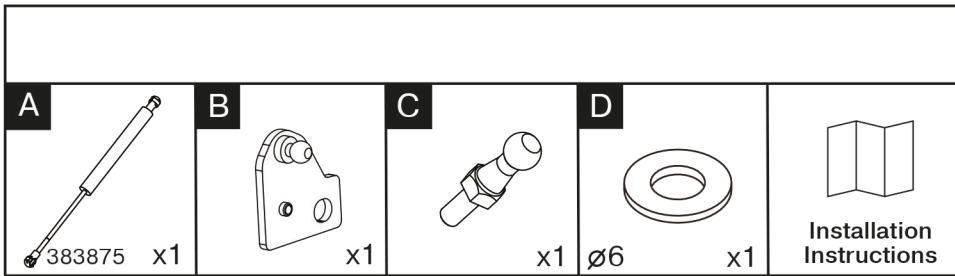

Ford Ranger / Ranger Raptor

TAILGATE ASSIST KIT
Installation Instructions

Model year:	2022 -
Part No.:	2AB.ST.1814.1
Compatibility:	all types
Weight:	⚖️ 1 kg
Installation time:	🕒 30 min

Required Tools