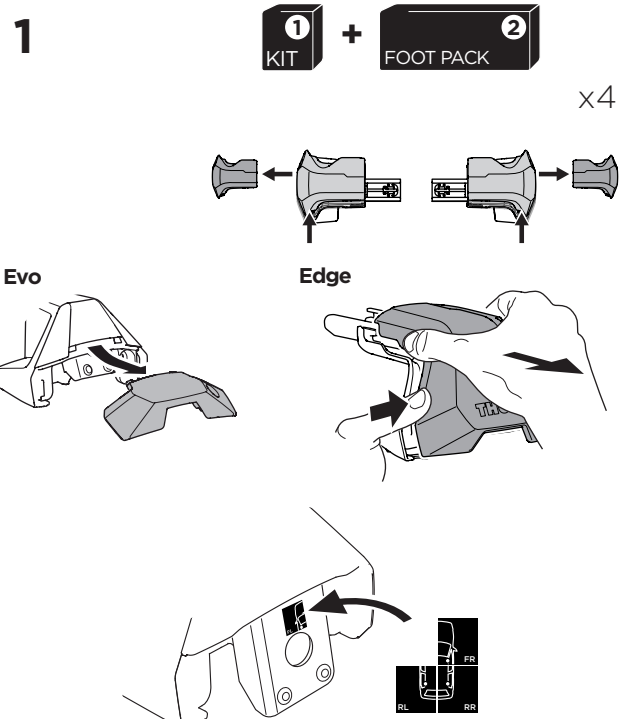

1

Kit 145052

KIA Rio, 5-dr Hatchback, 17- / *18-

KIA Rio, 4-dr Sedan, *18-

*North America

ISO 11154-E

THULE WingBar Evo	THULE WingBar Edge	THULE WingBar	THULE SquareBar Evo	Evo X (scale)	Edge X (scale)
KIA Rio, 5-dr Hatchback, 17- / *18-				41	O

THULE ProBar Evo	THULE SlideBar Evo	X (mm/inch)		
KIA Rio, 5-dr Hatchback, 17- / *18-		1061 mm / 41 3/4"		

THULE WingBar Evo	THULE WingBar Edge	THULE WingBar	THULE SquareBar Evo	Evo Y (scale)	Edge Y (scale)
KIA Rio, 5-dr Hatchback, 17- / *18-				33	M

THULE ProBar Evo	THULE SlideBar Evo	Y (mm/inch)		
KIA Rio, 5-dr Hatchback, 17- / *18-		981 mm / 38 5/8"		

	W (mm/inch)	Z (mm/inch)
KIA Rio, 5-dr Hatchback, 17- / *18-	675 mm / 26 5/8"	195 mm / 7 5/8"
KIA Rio, 4-dr Sedan, *18-	780 mm / 30 3/4"	195 mm / 7 5/8"