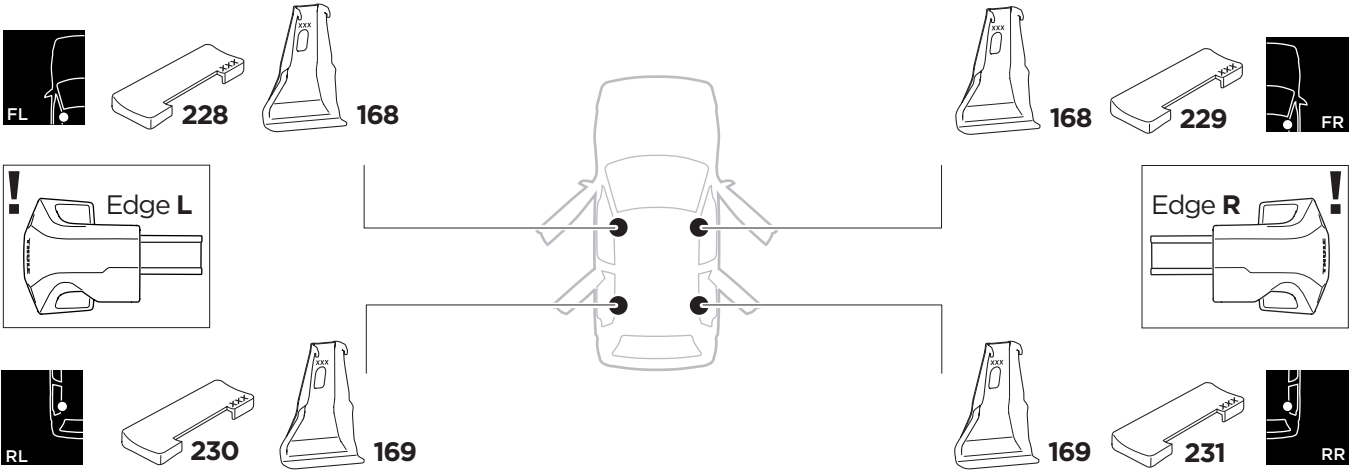

1

Kit 145052

KIA Rio, 5-dr Hatchback, 17- / *18-

KIA Rio, 4-dr Sedan, *18-

*North America

ISO 11154-E

THULE WingBar Evo	THULE WingBar Edge	THULE WingBar	THULE SquareBar Evo	Evo X (scale)	Edge X (scale)
KIA Rio, 5-dr Hatchback, 17- / *18-				41	O

THULE ProBar Evo	THULE SlideBar Evo	X (mm/inch)		
KIA Rio, 5-dr Hatchback, 17- / *18-		1061 mm / 41 3/4"		

THULE WingBar Evo	THULE WingBar Edge	THULE WingBar	THULE SquareBar Evo	Evo Y (scale)	Edge Y (scale)
KIA Rio, 5-dr Hatchback, 17- / *18-				33	M

THULE ProBar Evo	THULE SlideBar Evo	Y (mm/inch)		
KIA Rio, 5-dr Hatchback, 17- / *18-		981 mm / 38 5/8"		

	W (mm/inch)	Z (mm/inch)
KIA Rio, 5-dr Hatchback, 17- / *18-	675 mm / 26 5/8"	195 mm / 7 5/8"
KIA Rio, 4-dr Sedan, *18-	780 mm / 30 3/4"	195 mm / 7 5/8"