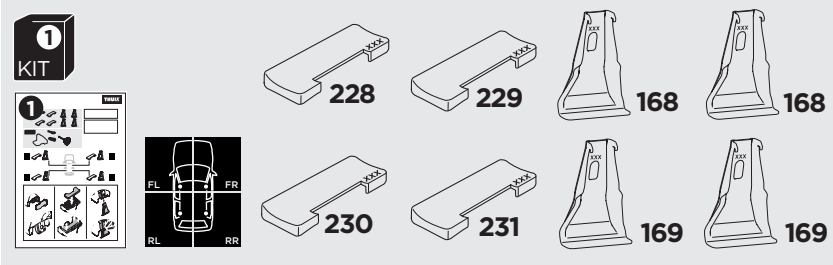

1

Kit 145052

KIA Rio, 5-dr Hatchback, 17- / *18-

KIA Rio, 4-dr Sedan, *18-

*North America

ISO 11154-E

THULE WingBar Evo	THULE WingBar Edge	THULE WingBar	THULE SquareBar Evo	Evo X (scale)	Edge X (scale)
KIA Rio, 5-dr Hatchback, 17- / *18-				41	O

THULE ProBar Evo	THULE SlideBar Evo	X (mm/inch)		
KIA Rio, 5-dr Hatchback, 17- / *18-		1061 mm / 41 3/4"		

THULE WingBar Evo	THULE WingBar Edge	THULE WingBar	THULE SquareBar Evo	Evo Y (scale)	Edge Y (scale)
KIA Rio, 5-dr Hatchback, 17- / *18-				33	M

THULE ProBar Evo	THULE SlideBar Evo	Y (mm/inch)		
KIA Rio, 5-dr Hatchback, 17- / *18-		981 mm / 38 5/8"		

	W (mm/inch)	Z (mm/inch)
KIA Rio, 5-dr Hatchback, 17- / *18-	675 mm / 26 5/8"	195 mm / 7 5/8"
KIA Rio, 4-dr Sedan, *18-	780 mm / 30 3/4"	195 mm / 7 5/8"