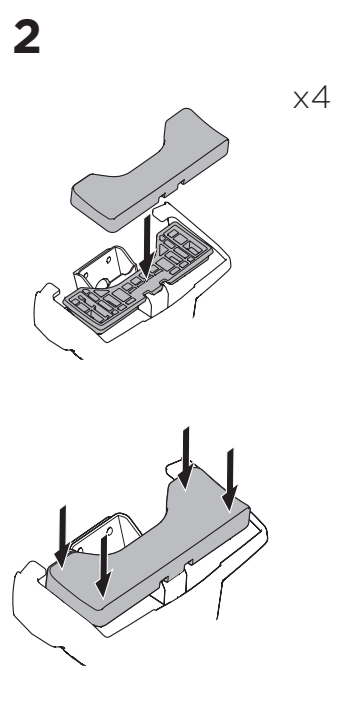

1

Kit 145052

KIA Rio, 5-dr Hatchback, 17- / *18-

KIA Rio, 4-dr Sedan, *18-

*North America

ISO 11154-E

THULE WingBar Evo	THULE WingBar Edge	THULE WingBar	THULE SquareBar Evo	Evo X (scale)	Edge X (scale)
KIA Rio, 5-dr Hatchback, 17- / *18-				41	O

THULE ProBar Evo	THULE SlideBar Evo	X (mm/inch)		
KIA Rio, 5-dr Hatchback, 17- / *18-		1061 mm / 41 3/4"		

THULE WingBar Evo	THULE WingBar Edge	THULE WingBar	THULE SquareBar Evo	Evo Y (scale)	Edge Y (scale)
KIA Rio, 5-dr Hatchback, 17- / *18-				33	M

THULE ProBar Evo	THULE SlideBar Evo	Y (mm/inch)		
KIA Rio, 5-dr Hatchback, 17- / *18-		981 mm / 38 5/8"		

	W (mm/inch)	Z (mm/inch)
KIA Rio, 5-dr Hatchback, 17- / *18-	675 mm / 26 5/8"	195 mm / 7 5/8"
KIA Rio, 4-dr Sedan, *18-	780 mm / 30 3/4"	195 mm / 7 5/8"