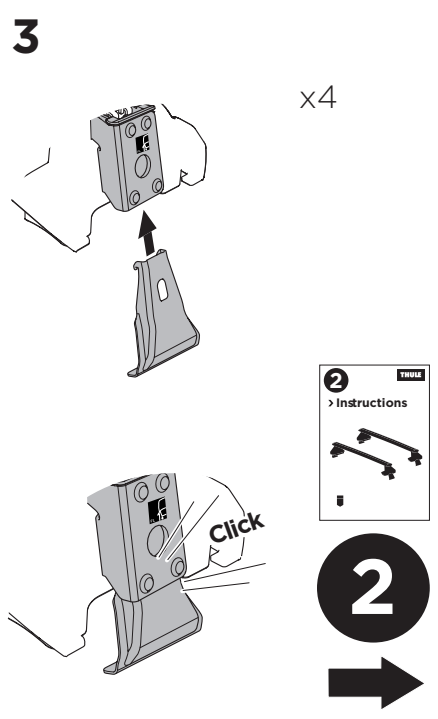

1

Kit 145052

KIA Rio, 5-dr Hatchback, 17- / *18-

KIA Rio, 4-dr Sedan, *18-

*North America

ISO 11154-E

THULE WingBar Evo	THULE WingBar Edge	THULE WingBar	THULE SquareBar Evo	Evo X (scale)	Edge X (scale)
KIA Rio, 5-dr Hatchback, 17- / *18-				41	O

THULE ProBar Evo	THULE SlideBar Evo	X (mm/inch)		
KIA Rio, 5-dr Hatchback, 17- / *18-		1061 mm / 41 3/4"		

THULE WingBar Evo	THULE WingBar Edge	THULE WingBar	THULE SquareBar Evo	Evo Y (scale)	Edge Y (scale)
KIA Rio, 5-dr Hatchback, 17- / *18-				33	M

THULE ProBar Evo	THULE SlideBar Evo	Y (mm/inch)		
KIA Rio, 5-dr Hatchback, 17- / *18-		981 mm / 38 5/8"		

	W (mm/inch)	Z (mm/inch)
KIA Rio, 5-dr Hatchback, 17- / *18-	675 mm / 26 5/8"	195 mm / 7 5/8"
KIA Rio, 4-dr Sedan, *18-	780 mm / 30 3/4"	195 mm / 7 5/8"