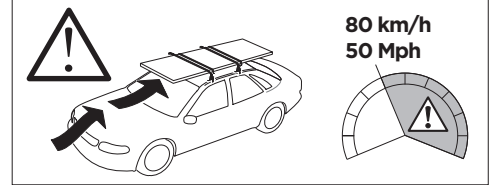

1

Kit 145052

KIA Rio, 5-dr Hatchback, 17- / *18-

KIA Rio, 4-dr Sedan, *18-

*North America

ISO 11154-E

THULE WingBar Evo	THULE WingBar Edge	THULE WingBar	THULE SquareBar Evo	Evo X (scale)	Edge X (scale)
KIA Rio, 5-dr Hatchback, 17- / *18-				41	O

THULE ProBar Evo	THULE SlideBar Evo	X (mm/inch)		
KIA Rio, 5-dr Hatchback, 17- / *18-		1061 mm / 41 3/4"		

THULE WingBar Evo	THULE WingBar Edge	THULE WingBar	THULE SquareBar Evo	Evo Y (scale)	Edge Y (scale)
KIA Rio, 5-dr Hatchback, 17- / *18-				33	M

THULE ProBar Evo	THULE SlideBar Evo	Y (mm/inch)		
KIA Rio, 5-dr Hatchback, 17- / *18-		981 mm / 38 5/8"		

	W (mm/inch)	Z (mm/inch)
KIA Rio, 5-dr Hatchback, 17- / *18-	675 mm / 26 5/8"	195 mm / 7 5/8"
KIA Rio, 4-dr Sedan, *18-	780 mm / 30 3/4"	195 mm / 7 5/8"