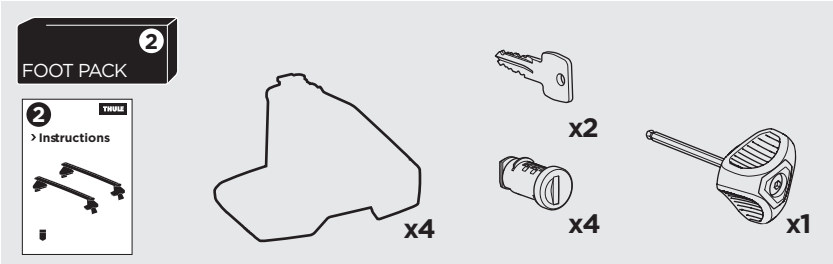

1

Kit 145052

KIA Rio, 5-dr Hatchback, 17- / *18-

KIA Rio, 4-dr Sedan, *18-

*North America

ISO 11154-E

THULE WingBar Evo	THULE WingBar Edge	THULE WingBar	THULE SquareBar Evo	Evo X (scale)	Edge X (scale)
KIA Rio, 5-dr Hatchback, 17- / *18-				41	O

THULE ProBar Evo	THULE SlideBar Evo	X (mm/inch)		
KIA Rio, 5-dr Hatchback, 17- / *18-		1061 mm / 41 3/4"		

THULE WingBar Evo	THULE WingBar Edge	THULE WingBar	THULE SquareBar Evo	Evo Y (scale)	Edge Y (scale)
KIA Rio, 5-dr Hatchback, 17- / *18-				33	M

THULE ProBar Evo	THULE SlideBar Evo	Y (mm/inch)		
KIA Rio, 5-dr Hatchback, 17- / *18-		981 mm / 38 5/8"		

	W (mm/inch)	Z (mm/inch)
KIA Rio, 5-dr Hatchback, 17- / *18-	675 mm / 26 5/8"	195 mm / 7 5/8"
KIA Rio, 4-dr Sedan, *18-	780 mm / 30 3/4"	195 mm / 7 5/8"