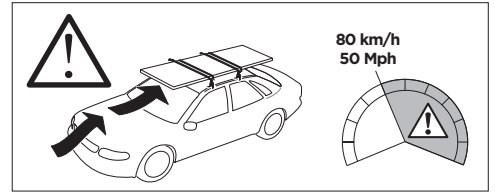

1

Kit 187002

BMW 3-Series, 4-dr Sedan, 05-11, 12-18 / *06-18

*North America

ISO 11154-E

This kit is only for vehicles with fixpoint mounting.

3

4