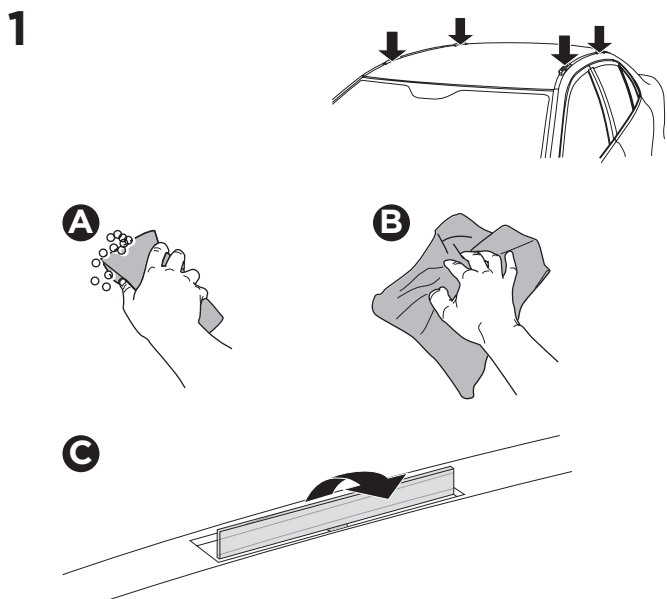

1

Kit 187002

BMW 3-Series, 4-dr Sedan, 05-11, 12-18 / *06-18

*North America

ISO 11154-E

This kit is only for vehicles with fixpoint mounting.

3

4