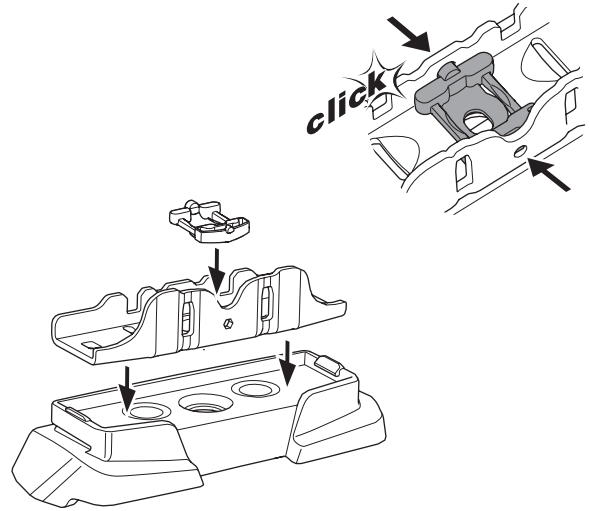

1

Kit 187002

BMW 3-Series, 4-dr Sedan, 05-11, 12-18 / *06-18

*North America

ISO 11154-E

This kit is only for vehicles with fixpoint mounting.

3

4