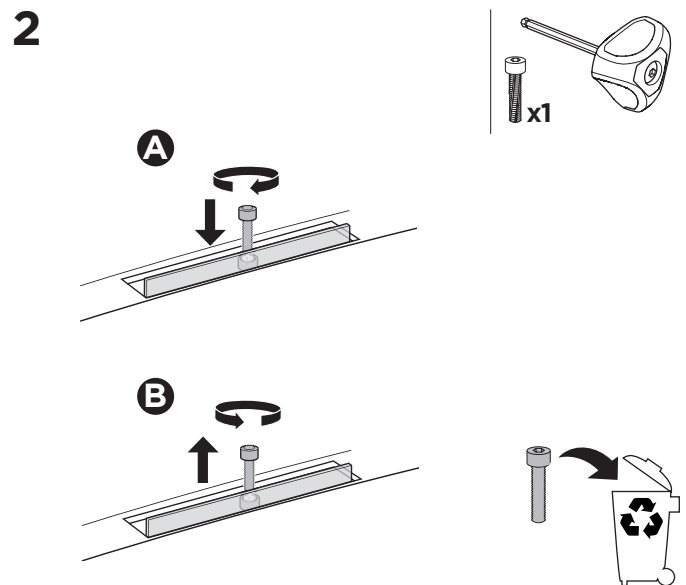

1

Kit 187002

BMW 3-Series, 4-dr Sedan, 05-11, 12-18 / *06-18

*North America

ISO 11154-E

This kit is only for vehicles with fixpoint mounting.

3

4