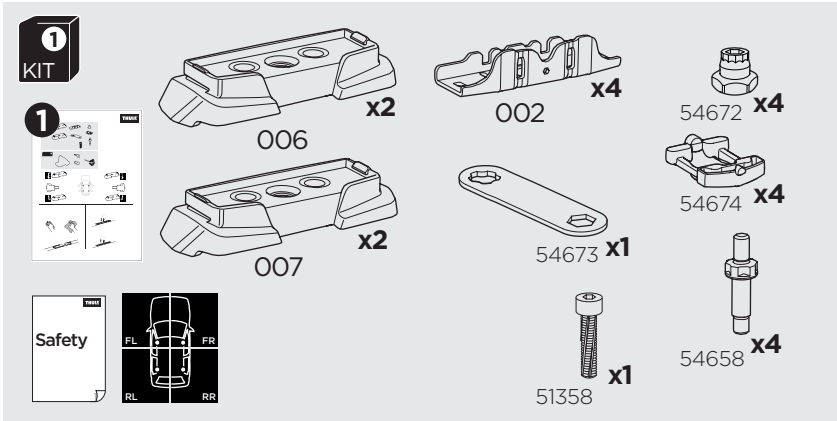

1

Kit 187002

BMW 3-Series, 4-dr Sedan, 05-11, 12-18 / *06-18

*North America

ISO 11154-E

This kit is only for vehicles with fixpoint mounting.

3

4