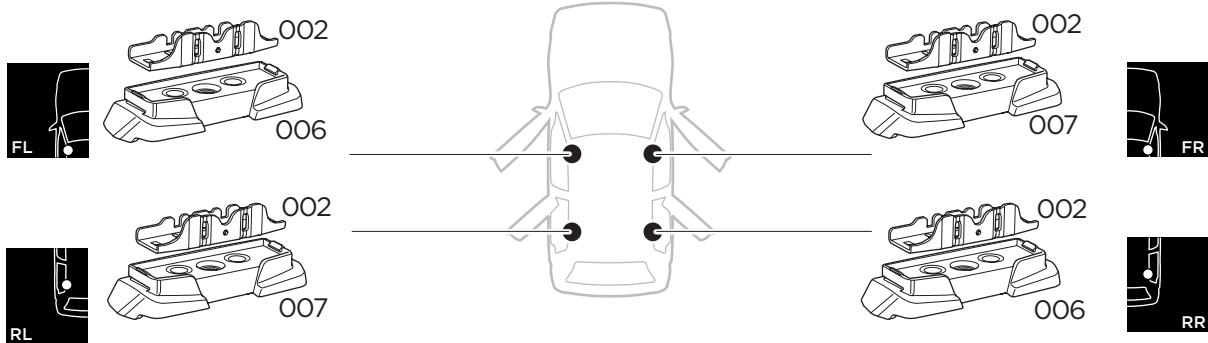

1

Kit 187002

BMW 3-Series, 4-dr Sedan, 05-11, 12-18 / *06-18

*North America

ISO 11154-E

This kit is only for vehicles with fixpoint mounting.

3

4