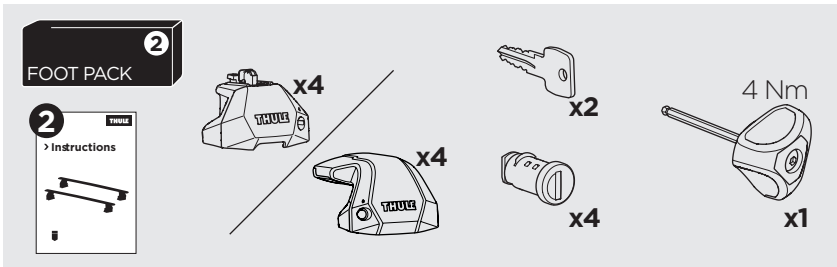

1

Kit 187002

BMW 3-Series, 4-dr Sedan, 05-11, 12-18 / *06-18

*North America

ISO 11154-E

This kit is only for vehicles with fixpoint mounting.

3

4