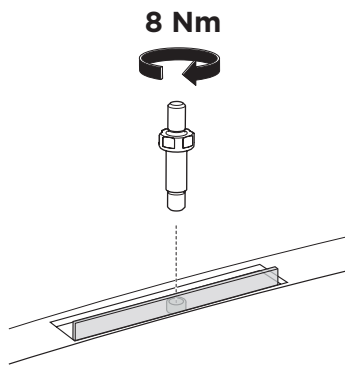

1

Kit 187002

BMW 3-Series, 4-dr Sedan, 05-11, 12-18 / *06-18

*North America

ISO 11154-E

This kit is only for vehicles with fixpoint mounting.

3

4