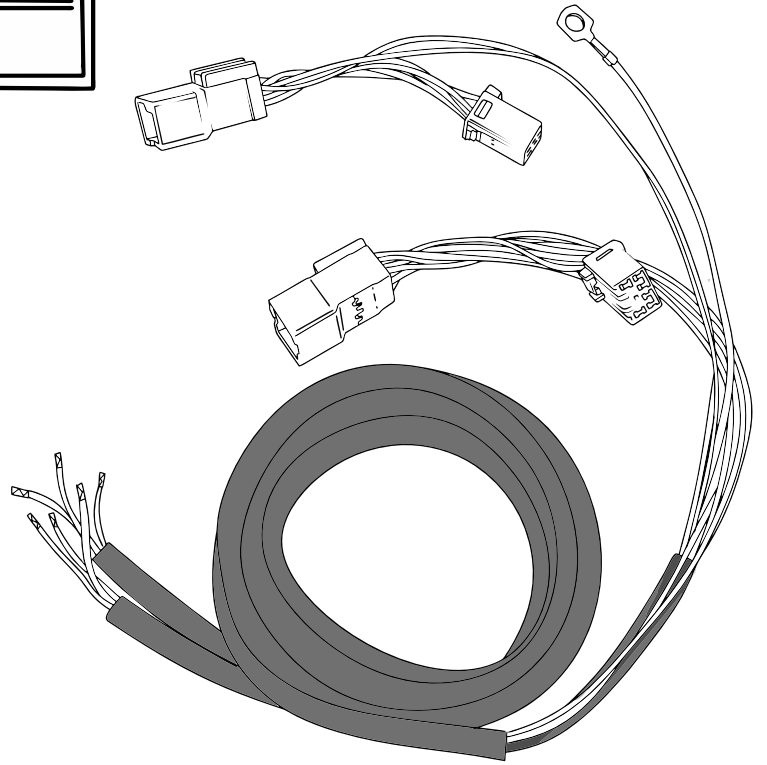

KA CW 71 109 001

7-
(9200-76)

Hyundai Solaris HB 2010 - 2017

1.
2.

3.

4.

!

!

!

CODE ()
CODE ()

()

!

9200-76

| | | | | | | |
|-----|-------|------|-----|--------|-------|--------|
| | | | | | | |
| 1/L | 2 | 3/31 | 4/R | 5/58-R | 6/54 | 7/58-L |
| 21W | 2x21W | | 21W | 21W | 2x21W | 21W |
| | | | | - | | |