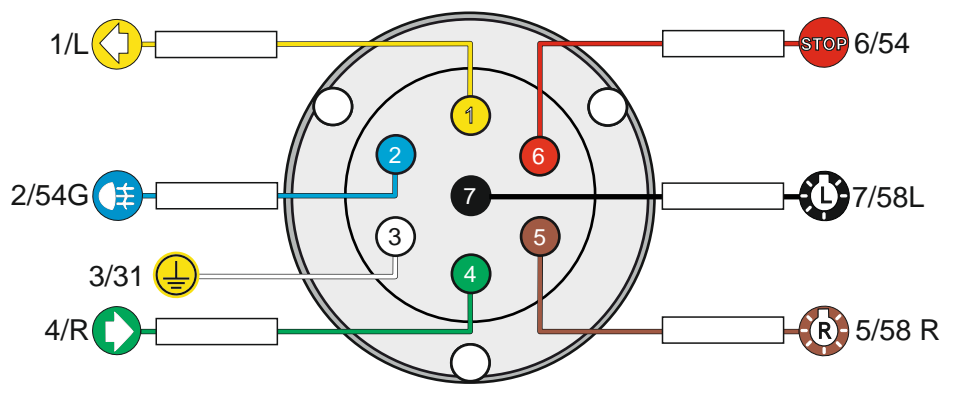

9200-76

1/L	2	3/31	4/R	5/58-R	6/54	7/58-L
21W	2x21W		21W	21W	2x21W	21W
				-		

[ ]