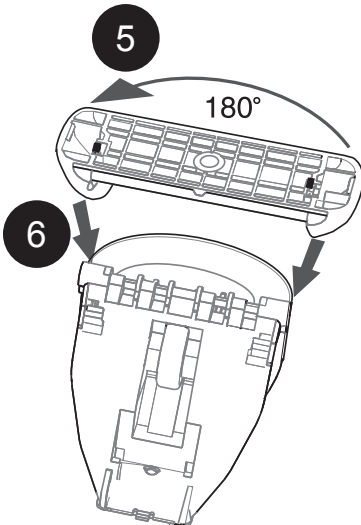

Car model
VW Golf Bora I
VW Golf IV