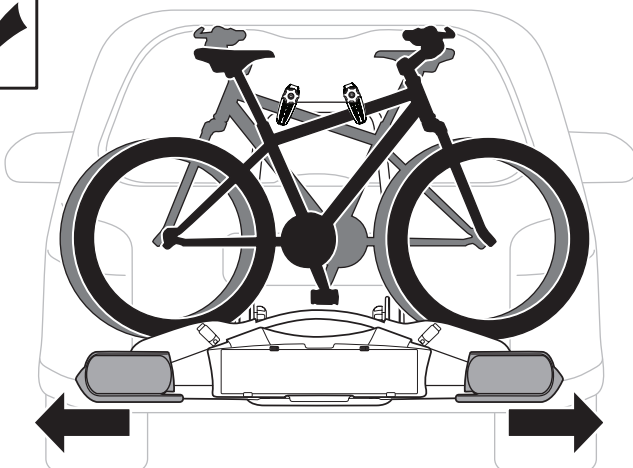

Laderampe
Loading aid

982

Rahmenadapter
Bike Frame Adapter

10

Not ok
X

ok
✓

i

A