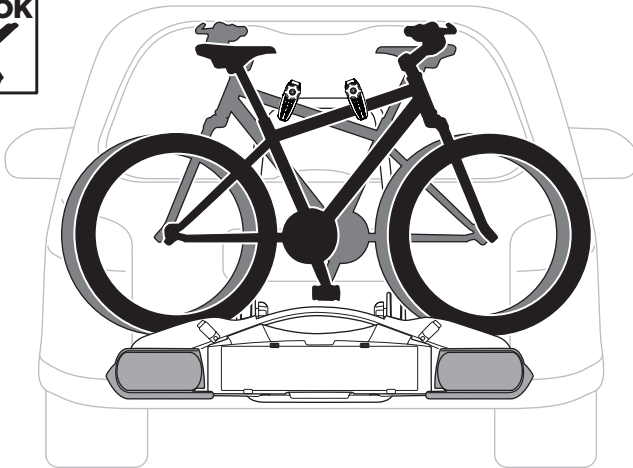

Laderampe
Loading aid

982

Rahmenadapter
Bike Frame Adapter

10

Not ok
X

ok
✓

i

A