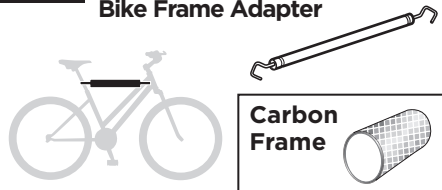

982

Rahmenadapter
Bike Frame Adapter