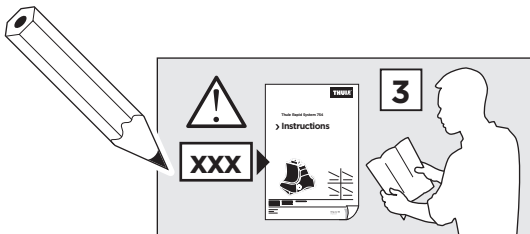

2

SKODA Rapid, 5-dr Hatchback, 13-
SEAT Toledo, 5-dr Hatchback, 13-