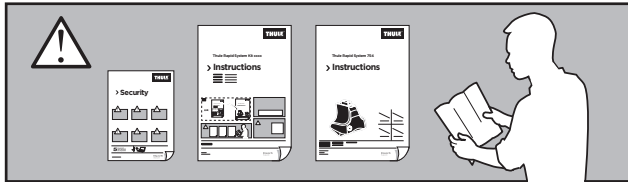

Thule Rapid System Kit 1713

> Instructions

SKODA Rapid, 5-dr Hatchback, 13-
SEAT Toledo, 5-dr Hatchback, 13-

ISO 11154-E

141713

C.20130320
519-1713-02

Bring your life
thule.com

1