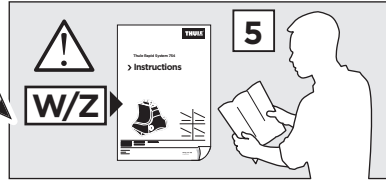

3

	W (mm)	Z (mm)	W (inch)	Z (inch)
SKODA Rapid, 5-dr Hatchback, 13-	175	715	6 ⁷/₈	28 ¹/₈
SEAT Toledo, 5-dr Hatchback, 13-	175	715	6 ⁷/₈	28 ¹/₈