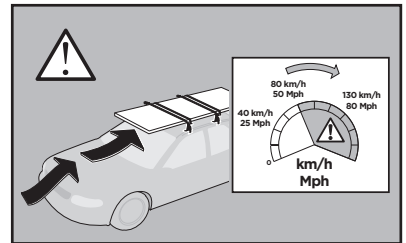

Thule Rapid System Kit 1713

> Instructions

SKODA Rapid, 5-dr Hatchback, 13-
SEAT Toledo, 5-dr Hatchback, 13-

ISO 11154-E

141713

C.20130320
519-1713-02

Bring your life
thule.com