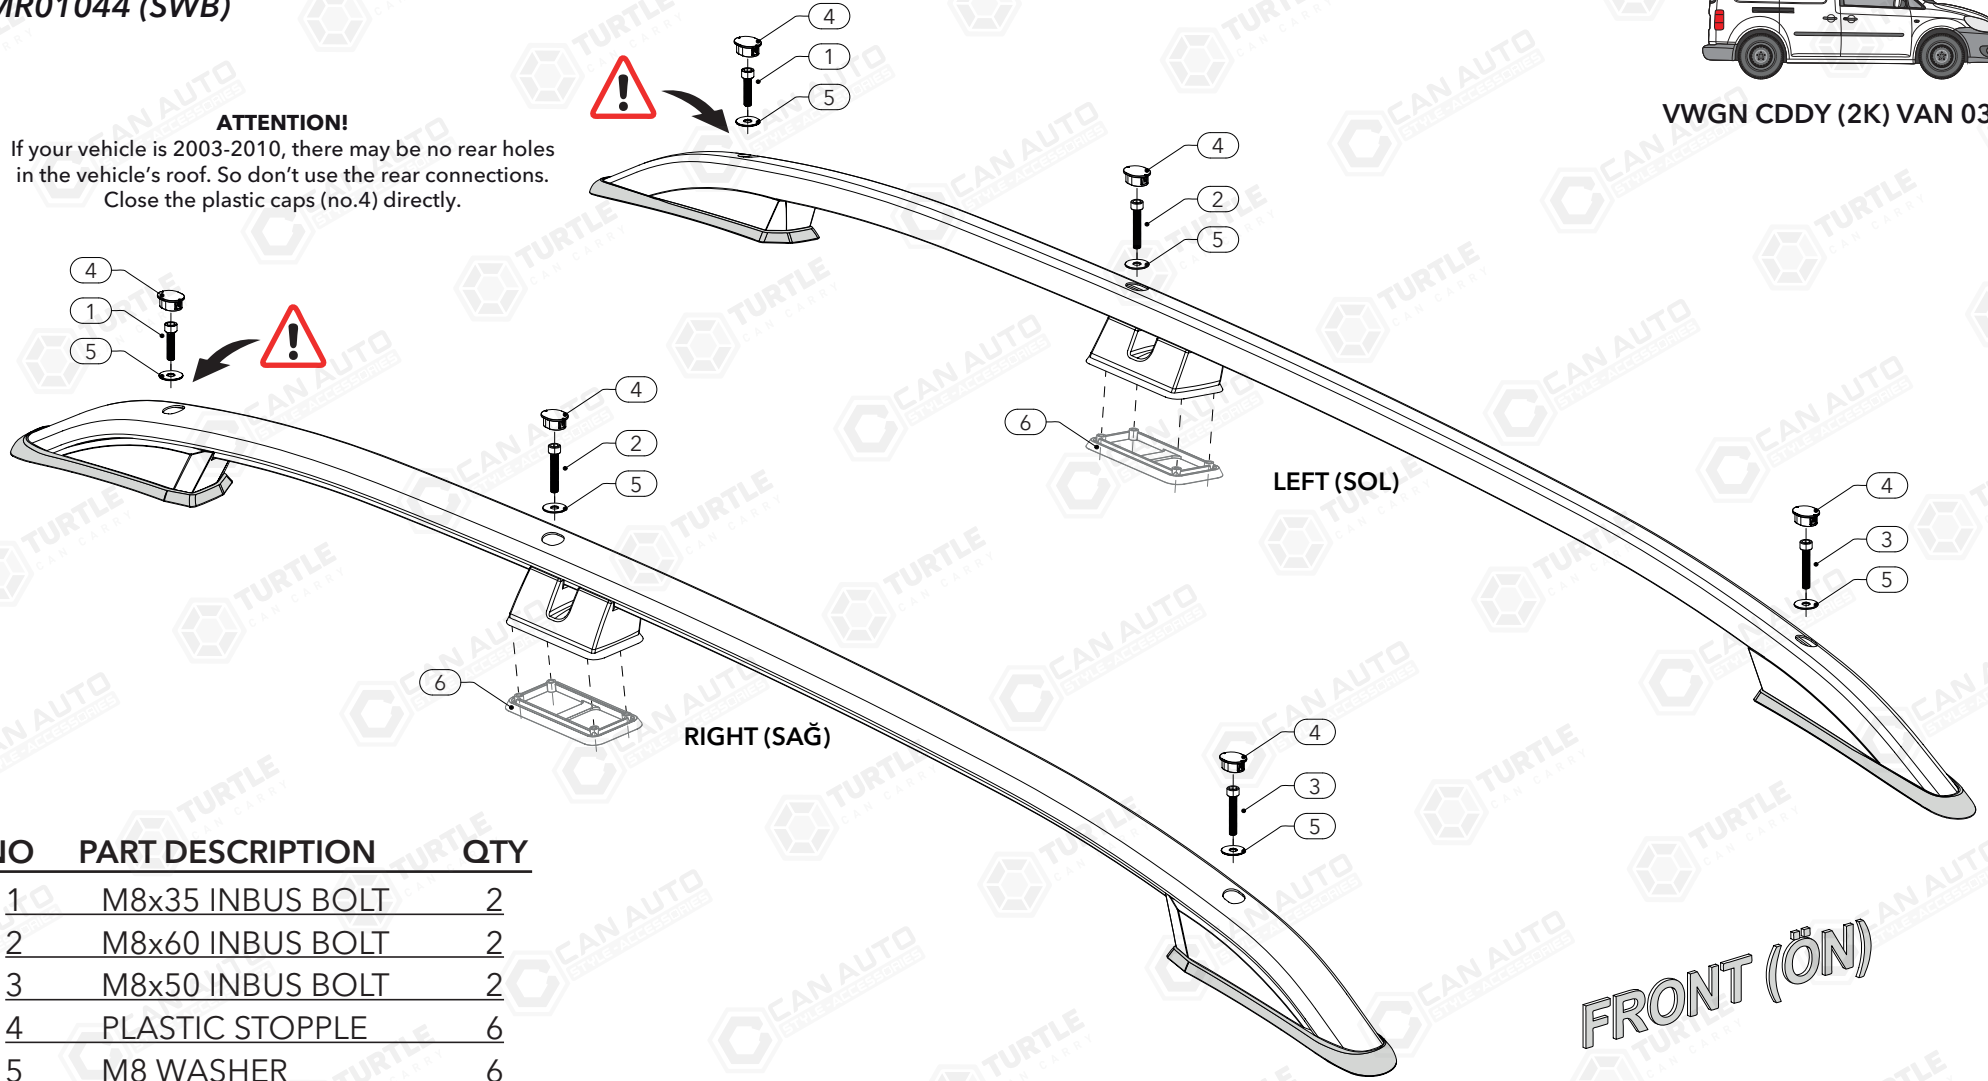

FIRST TIME INSTALLATION

* REMOVE PARTS FROM INSIDE THE PACKAGE AND CHECK THEM ALL

* CONTACT YOUR DEALER IF ANY PART IS MISSING OR DAMAGED

* USE THE EQUIPMENT SPECIFIED FOR INSTALLATION

ROOF RAIL CROWN

MR01044 (SWB)

VWGN CDDY (2K) VAN 03-

ATTENTION!

If your vehicle is 2003-2010, there may be no rear holes in the vehicle's roof. So don't use the rear connections. Close the plastic caps (no.4) directly.

NO	PART DESCRIPTION	QTY
1	M8x35 INBUS BOLT	2
2	M8x60 INBUS BOLT	2
3	M8x50 INBUS BOLT	2
4	PLASTIC STOPPLE	6
5	M8 WASHER	6
6	RUBBER PAD MID	2