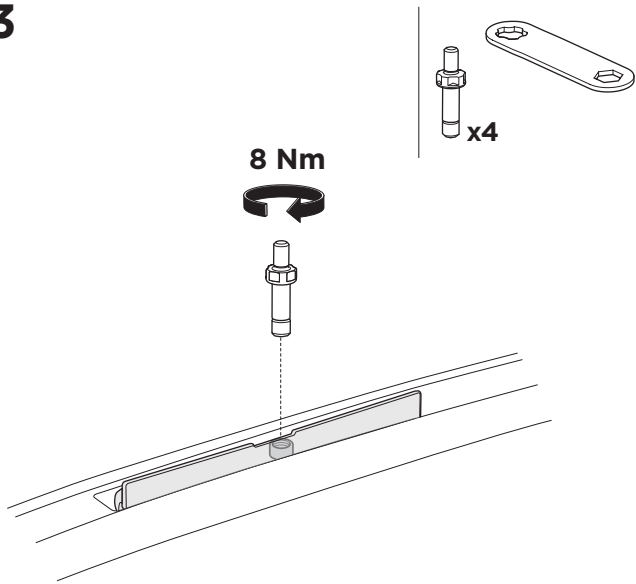

## Kit 187098

BMW 2-Series Gran Coupé (F44), 4-dr Coupé, 20-

ISO 11154-E

This kit is only for vehicles with fixpoint mounting.

3

4

5

6