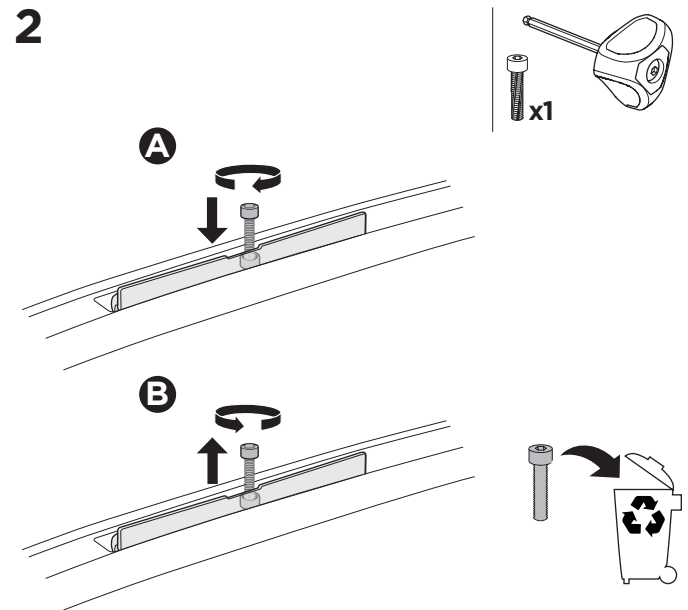

## Kit 187098

BMW 2-Series Gran Coupé (F44), 4-dr Coupé, 20-

ISO 11154-E

This kit is only for vehicles with fixpoint mounting.

3

4

5

6