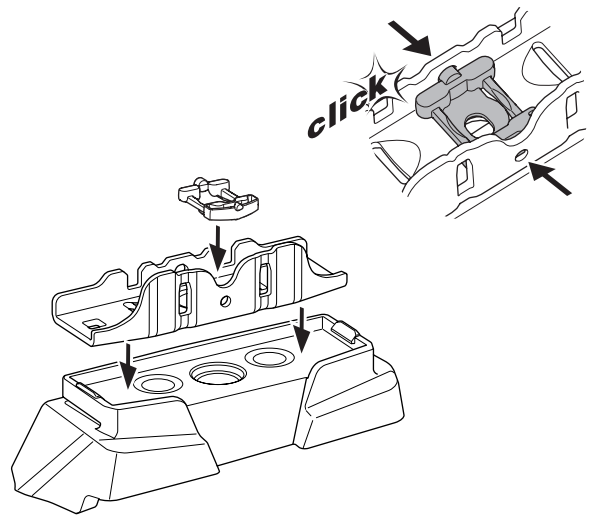

## Kit 187098

BMW 2-Series Gran Coupé (F44), 4-dr Coupé, 20-

ISO 11154-E

This kit is only for vehicles with fixpoint mounting.

3

4

5

6