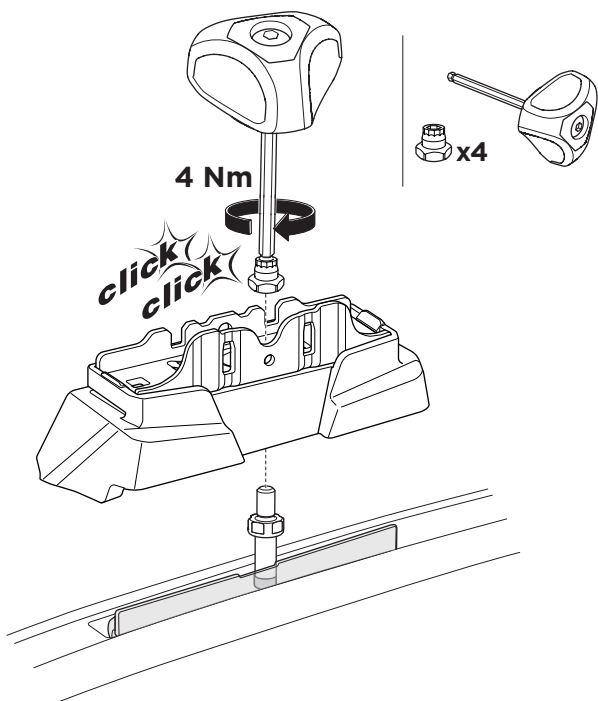

## Kit 187098

BMW 2-Series Gran Coupé (F44), 4-dr Coupé, 20-

ISO 11154-E

This kit is only for vehicles with fixpoint mounting.

3

4

5

6