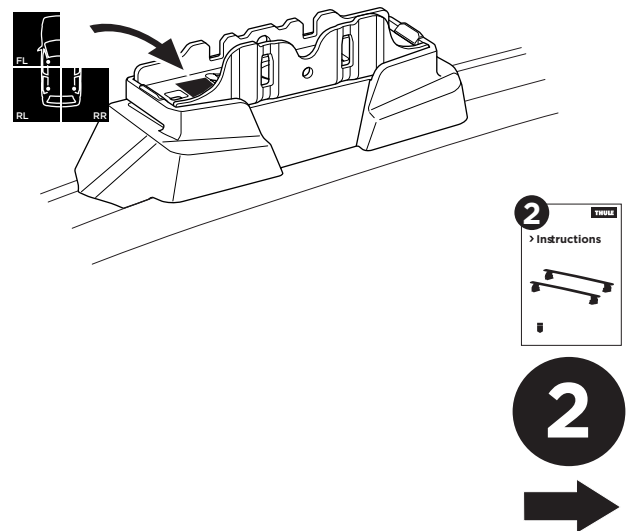

## Kit 187098

BMW 2-Series Gran Coupé (F44), 4-dr Coupé, 20-

ISO 11154-E

This kit is only for vehicles with fixpoint mounting.

3

4

5

6