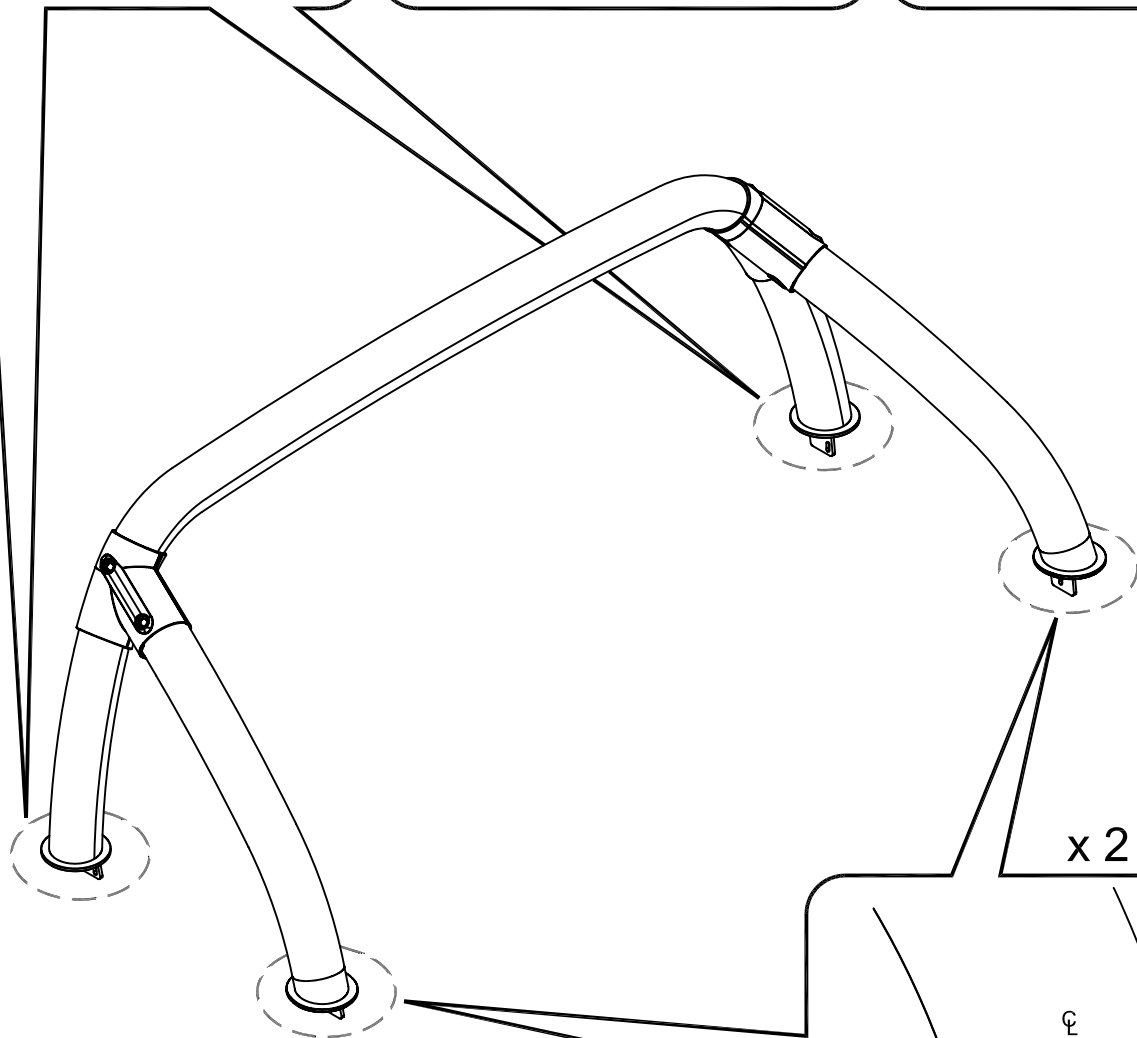

1 LHS = RHS

x 2