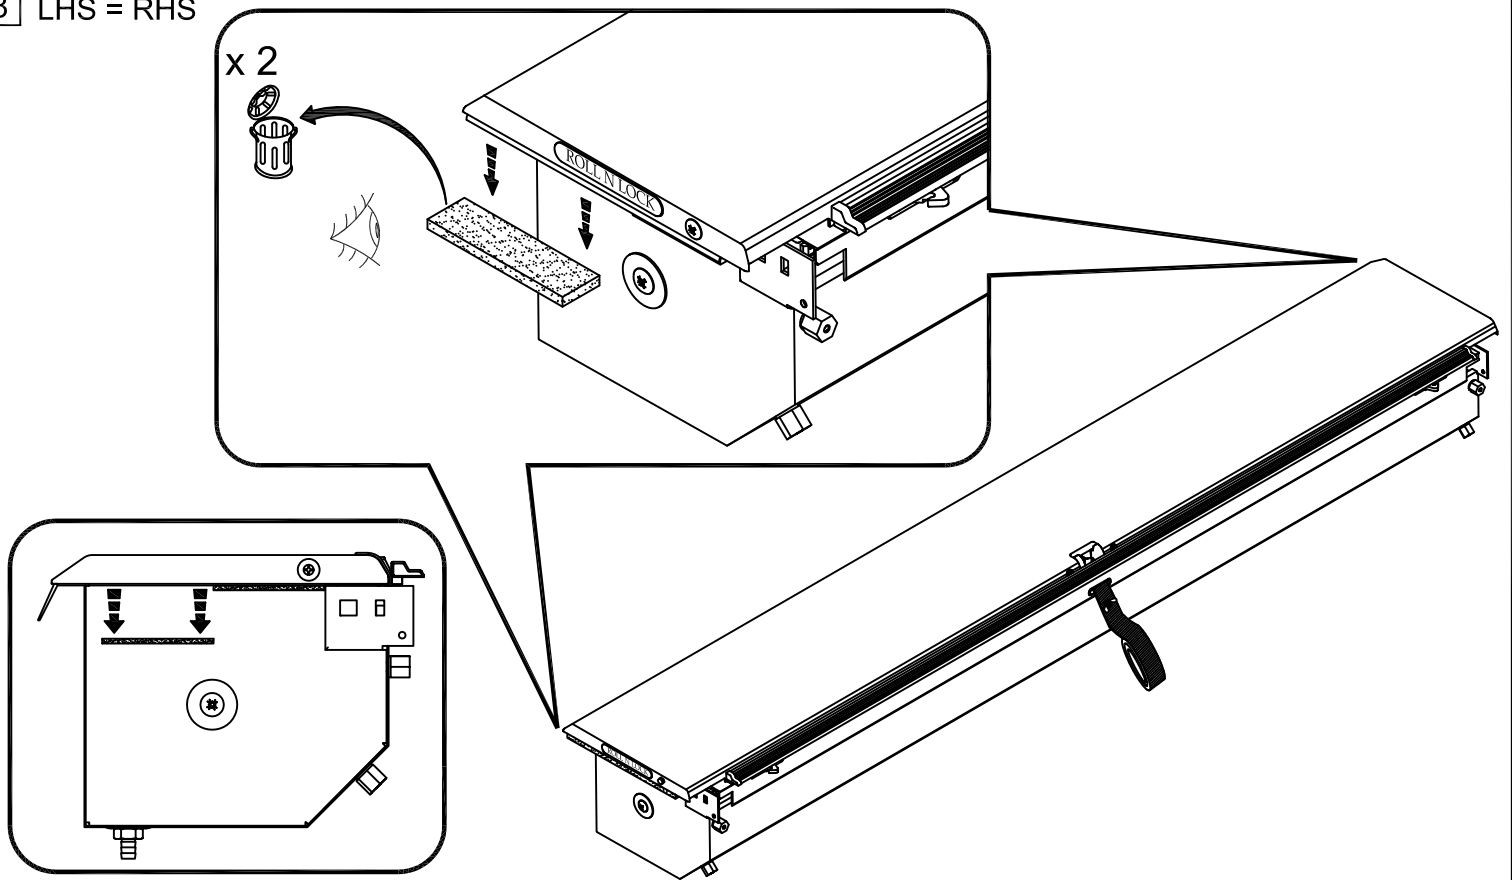

### PARTS LIST

Item	Part Name	Qty.	Item	Part Name	Qty.	Item	Part Name	Qty.
A	QwikFoot Bracket	4	F	Front QwikFoot Sleeve	2	K	1/4-20 Nut	4
B	Front Bed Clamp	2	G	5/16-18 Socket Screw	8	L	QwikFoot Tree Clip	16
C	Back Right Bed Clamp	1	H	5/16" Lock Washer	8	M	5/16" Allen Wrench	1
D	Back Left Bed Clamp	1	I	1/4-20 Socket Screw	4	N	1/4" Allen Wrench	1
E	Back QwikFoot Sleeve	2	J	1/4" Lock Washer	4			

7

8 LHS = RHS

9

INSTALL  
ROLL•N•LOCK:

**NISSAN**

NISSAN DOUBLE CAB

NISSAN KING CAB

**ROLL-N-LOCK TONNEAU COVER**