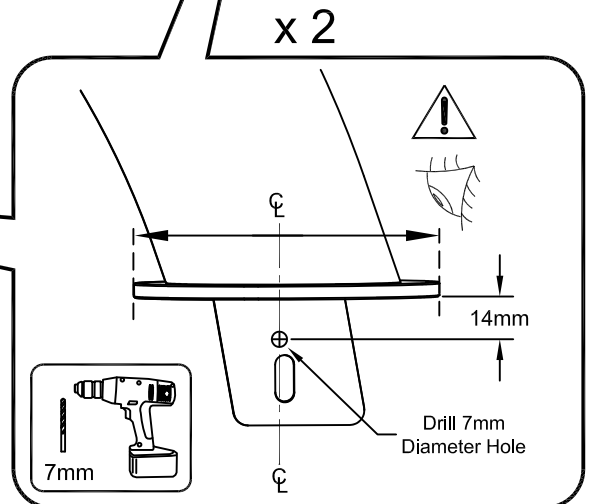

### PARTS LIST

Item	Part Name	Qty.	Item	Part Name	Qty.	Item	Part Name	Qty.
A	QwikFoot Bracket	4	F	Front QwikFoot Sleeve	2	K	1/4-20 Nut	4
B	Front Bed Clamp	2	G	5/16-18 Socket Screw	8	L	QwikFoot Tree Clip	16
C	Back Right Bed Clamp	1	H	5/16" Lock Washer	8	M	5/16" Allen Wrench	1
D	Back Left Bed Clamp	1	I	1/4-20 Socket Screw	4	N	1/4" Allen Wrench	1
E	Back QwikFoot Sleeve	2	J	1/4" Lock Washer	4			

### TOOLS NEEDED

1 LHS = RHS

x 2

2 LHS = RHS

3 LHS = RHS

4 LHS = RHS

5 LHS = RHS

6 LHS = RHS