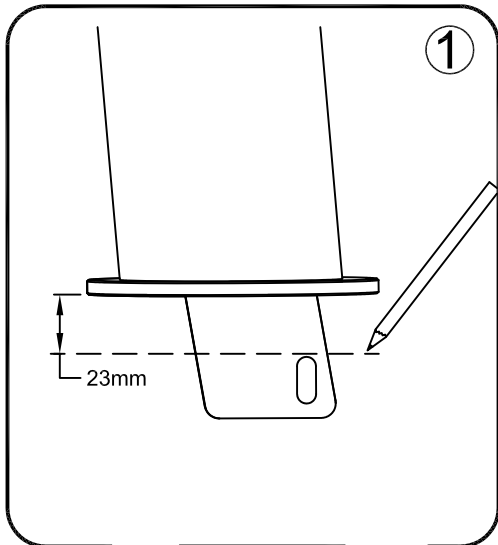

### PARTS LIST

Item	Part Name	Qty.	Item	Part Name	Qty.	Item	Part Name	Qty.
A	QwikFoot Bracket	4	F	Front QwikFoot Sleeve	2	K	1/4-20 Nut	4
B	Front Bed Clamp	2	G	5/16-18 Socket Screw	8	L	QwikFoot Tree Clip	16
C	Back Right Bed Clamp	1	H	5/16" Lock Washer	8	M	5/16" Allen Wrench	1
D	Back Left Bed Clamp	1	I	1/4-20 Socket Screw	4	N	1/4" Allen Wrench	1
E	Back QwikFoot Sleeve	2	J	1/4" Lock Washer	4			

### TOOLS NEEDED

1 LHS = RHS

x 2

2 LHS = RHS

3 LHS = RHS

4 LHS = RHS

5 LHS = RHS

6 LHS = RHS