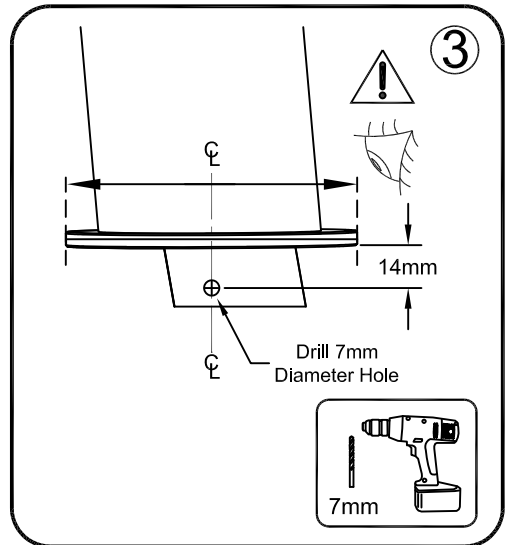

### PARTS LIST

Item	Part Name	Qty.	Item	Part Name	Qty.	Item	Part Name	Qty.
A	QwikFoot Bracket	4	F	Front QwikFoot Sleeve	2	K	1/4-20 Nut	4
B	Front Bed Clamp	2	G	5/16-18 Socket Screw	8	L	QwikFoot Tree Clip	16
C	Back Right Bed Clamp	1	H	5/16" Lock Washer	8	M	5/16" Allen Wrench	1
D	Back Left Bed Clamp	1	I	1/4-20 Socket Screw	4	N	1/4" Allen Wrench	1
E	Back QwikFoot Sleeve	2	J	1/4" Lock Washer	4			

### TOOLS NEEDED

1 LHS = RHS

x 2

2 LHS = RHS

3 LHS = RHS

4 LHS = RHS

5 LHS = RHS

6 LHS = RHS