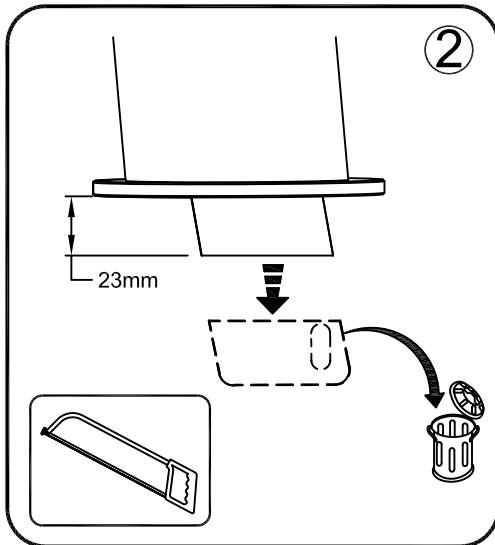

### PARTS LIST

Item	Part Name	Qty.	Item	Part Name	Qty.	Item	Part Name	Qty.
A	QwikFoot Bracket	4	F	Front QwikFoot Sleeve	2	K	1/4-20 Nut	4
B	Front Bed Clamp	2	G	5/16-18 Socket Screw	8	L	QwikFoot Tree Clip	16
C	Back Right Bed Clamp	1	H	5/16" Lock Washer	8	M	5/16" Allen Wrench	1
D	Back Left Bed Clamp	1	I	1/4-20 Socket Screw	4	N	1/4" Allen Wrench	1
E	Back QwikFoot Sleeve	2	J	1/4" Lock Washer	4			

### TOOLS NEEDED

1 LHS = RHS

x 2

2 LHS = RHS

3 LHS = RHS

4 LHS = RHS

5 LHS = RHS

6 LHS = RHS