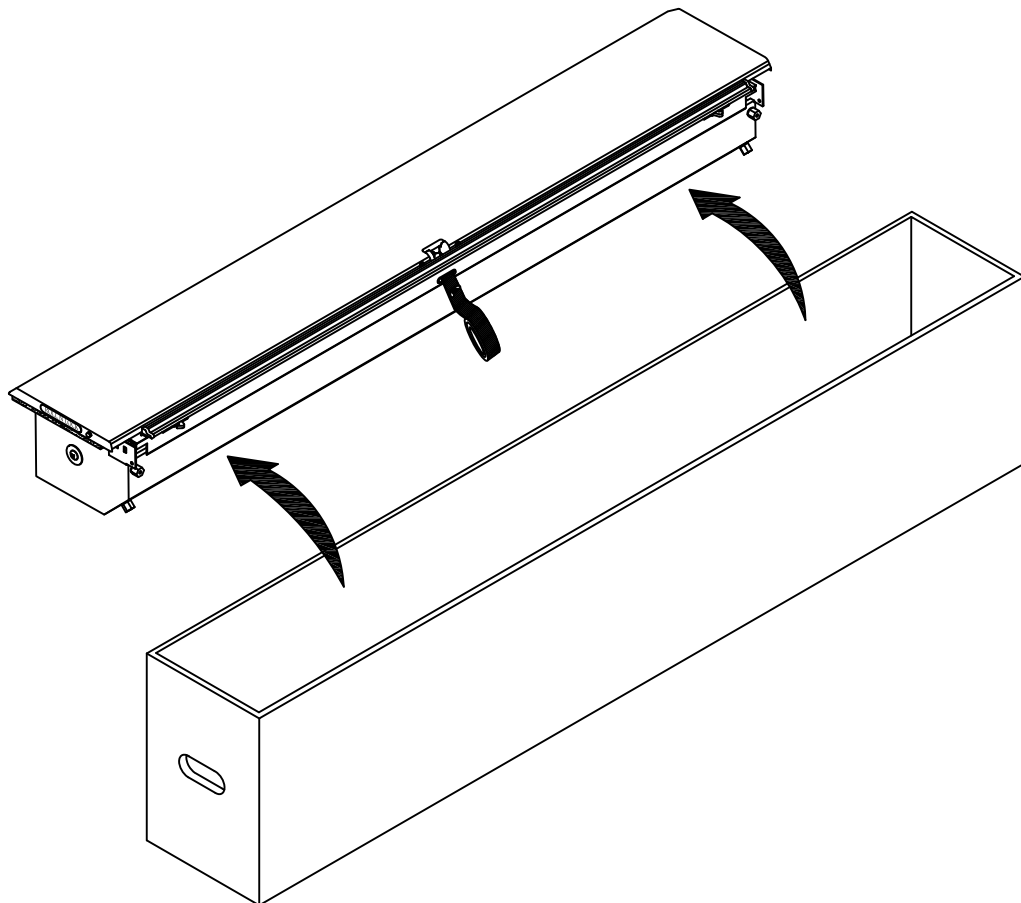

### PARTS LIST

Item	Part Name	Qty.	Item	Part Name	Qty.	Item	Part Name	Qty.
A	QwikFoot Bracket	4	F	Front QwikFoot Sleeve	2	K	1/4-20 Nut	4
B	Front Bed Clamp	2	G	5/16-18 Socket Screw	8	L	QwikFoot Tree Clip	16
C	Back Right Bed Clamp	1	H	5/16" Lock Washer	8	M	5/16" Allen Wrench	1
D	Back Left Bed Clamp	1	I	1/4-20 Socket Screw	4	N	1/4" Allen Wrench	1
E	Back QwikFoot Sleeve	2	J	1/4" Lock Washer	4			

7

8 LHS = RHS

9

INSTALL  
ROLL•N•LOCK:

**NISSAN**

NISSAN DOUBLE CAB

NISSAN KING CAB

**ROLL-N-LOCK TONNEAU COVER**